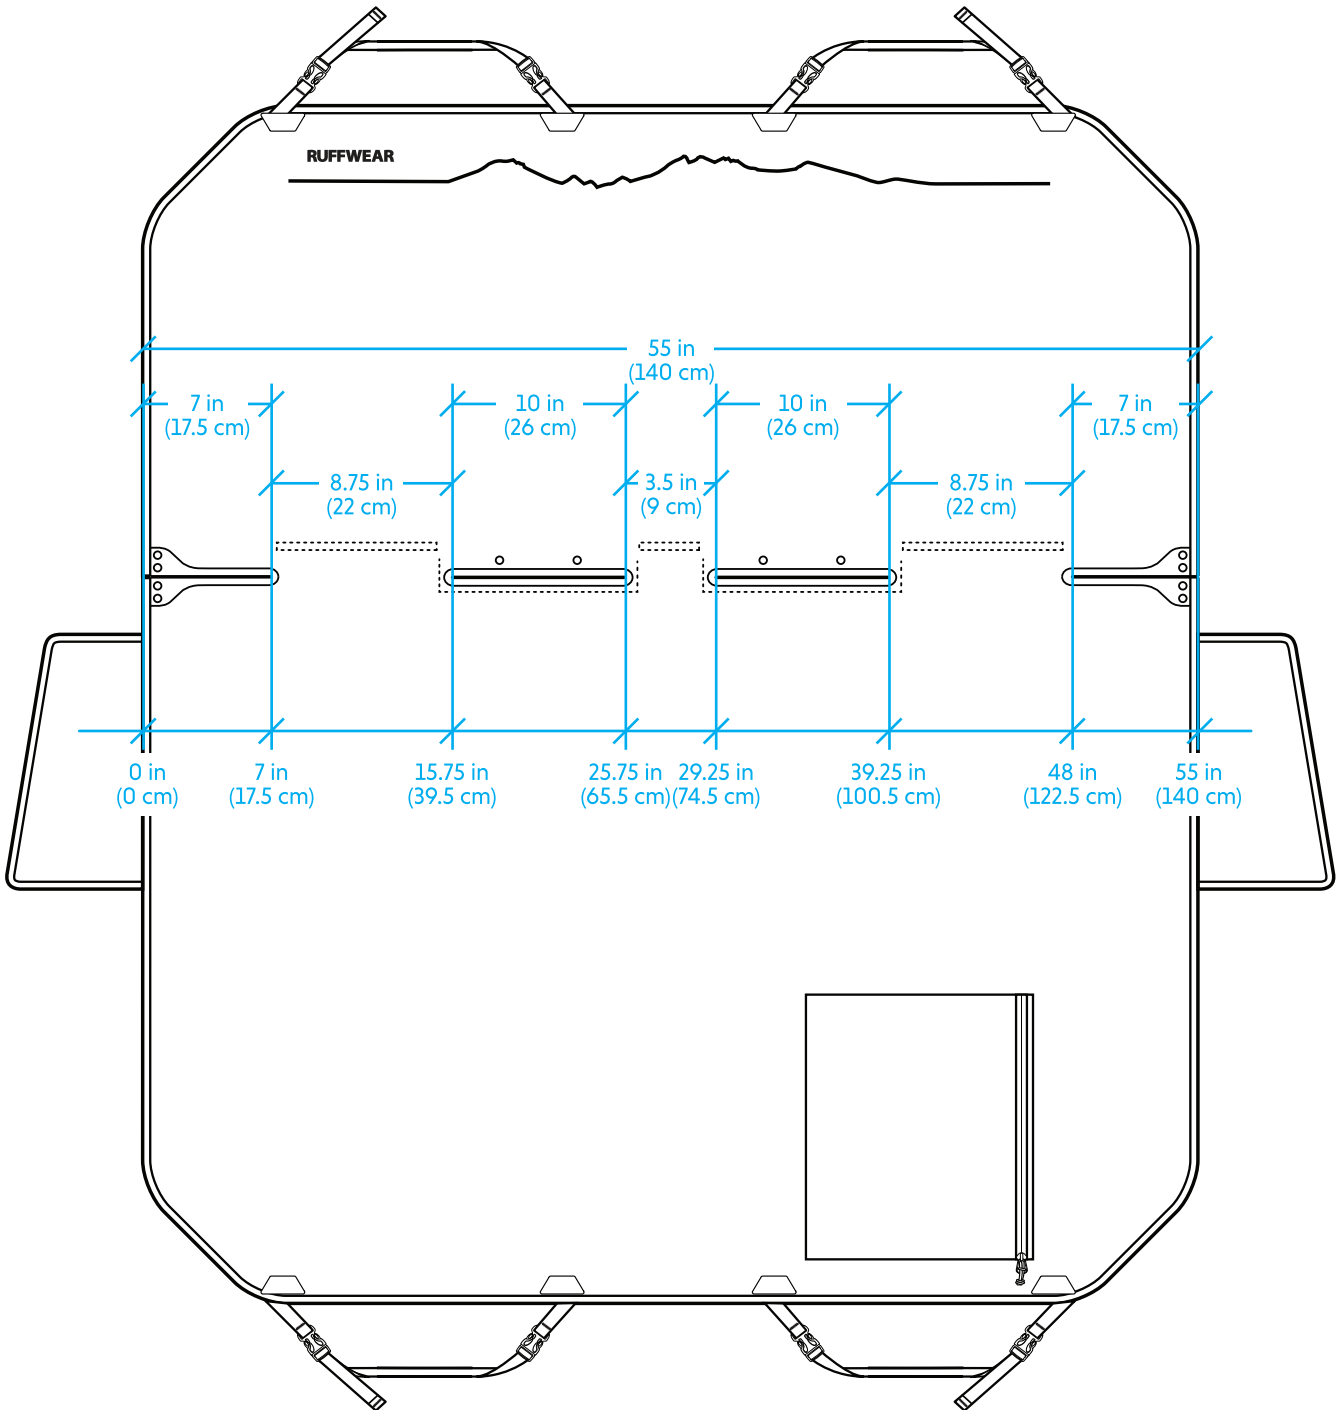

RUFFWEAR®

Dirtbag™ Seat Cover - Placement of Seat Belt Openings

Measurements are approximations. Tolerances may vary based on manufacturing, humidity, wash and care.

Please check out our video on how to properly install the Dirtbag Seat Cover at bit.ly/DirtbagSeatCover. For any other questions, please contact Ruffwear Customer Service at 888-783-3932.