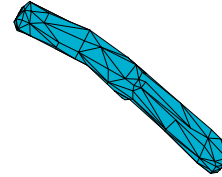

**Gourdo™**

**Huckama™**

**Turnup™**

**Gnawt-a-Stick™**

**Gnawt-a-Rock™**

**Gnawt-a-Cone™**

**ACTIVITIES:**

Fetching

Fetching  
Treat Dispensing

Fetching  
Treat Dispensing

Water Activities  
Fetching

Fetching  
Treat Dispensing

Fetching  
Treat Dispensing

**FEATURES:**

- Rope handle makes it easy to throw great distances for fetching
- Gum-massaging design
- Made from natural latex rubber, a renewable, sustainable resource

- Durable, chew-resistant
- Erratic bounce for engaging fetch
- Faceted surface for gum-massaging
- Engineered to float at an angle for increased visibility
- Made from natural latex rubber, a renewable, sustainable resource